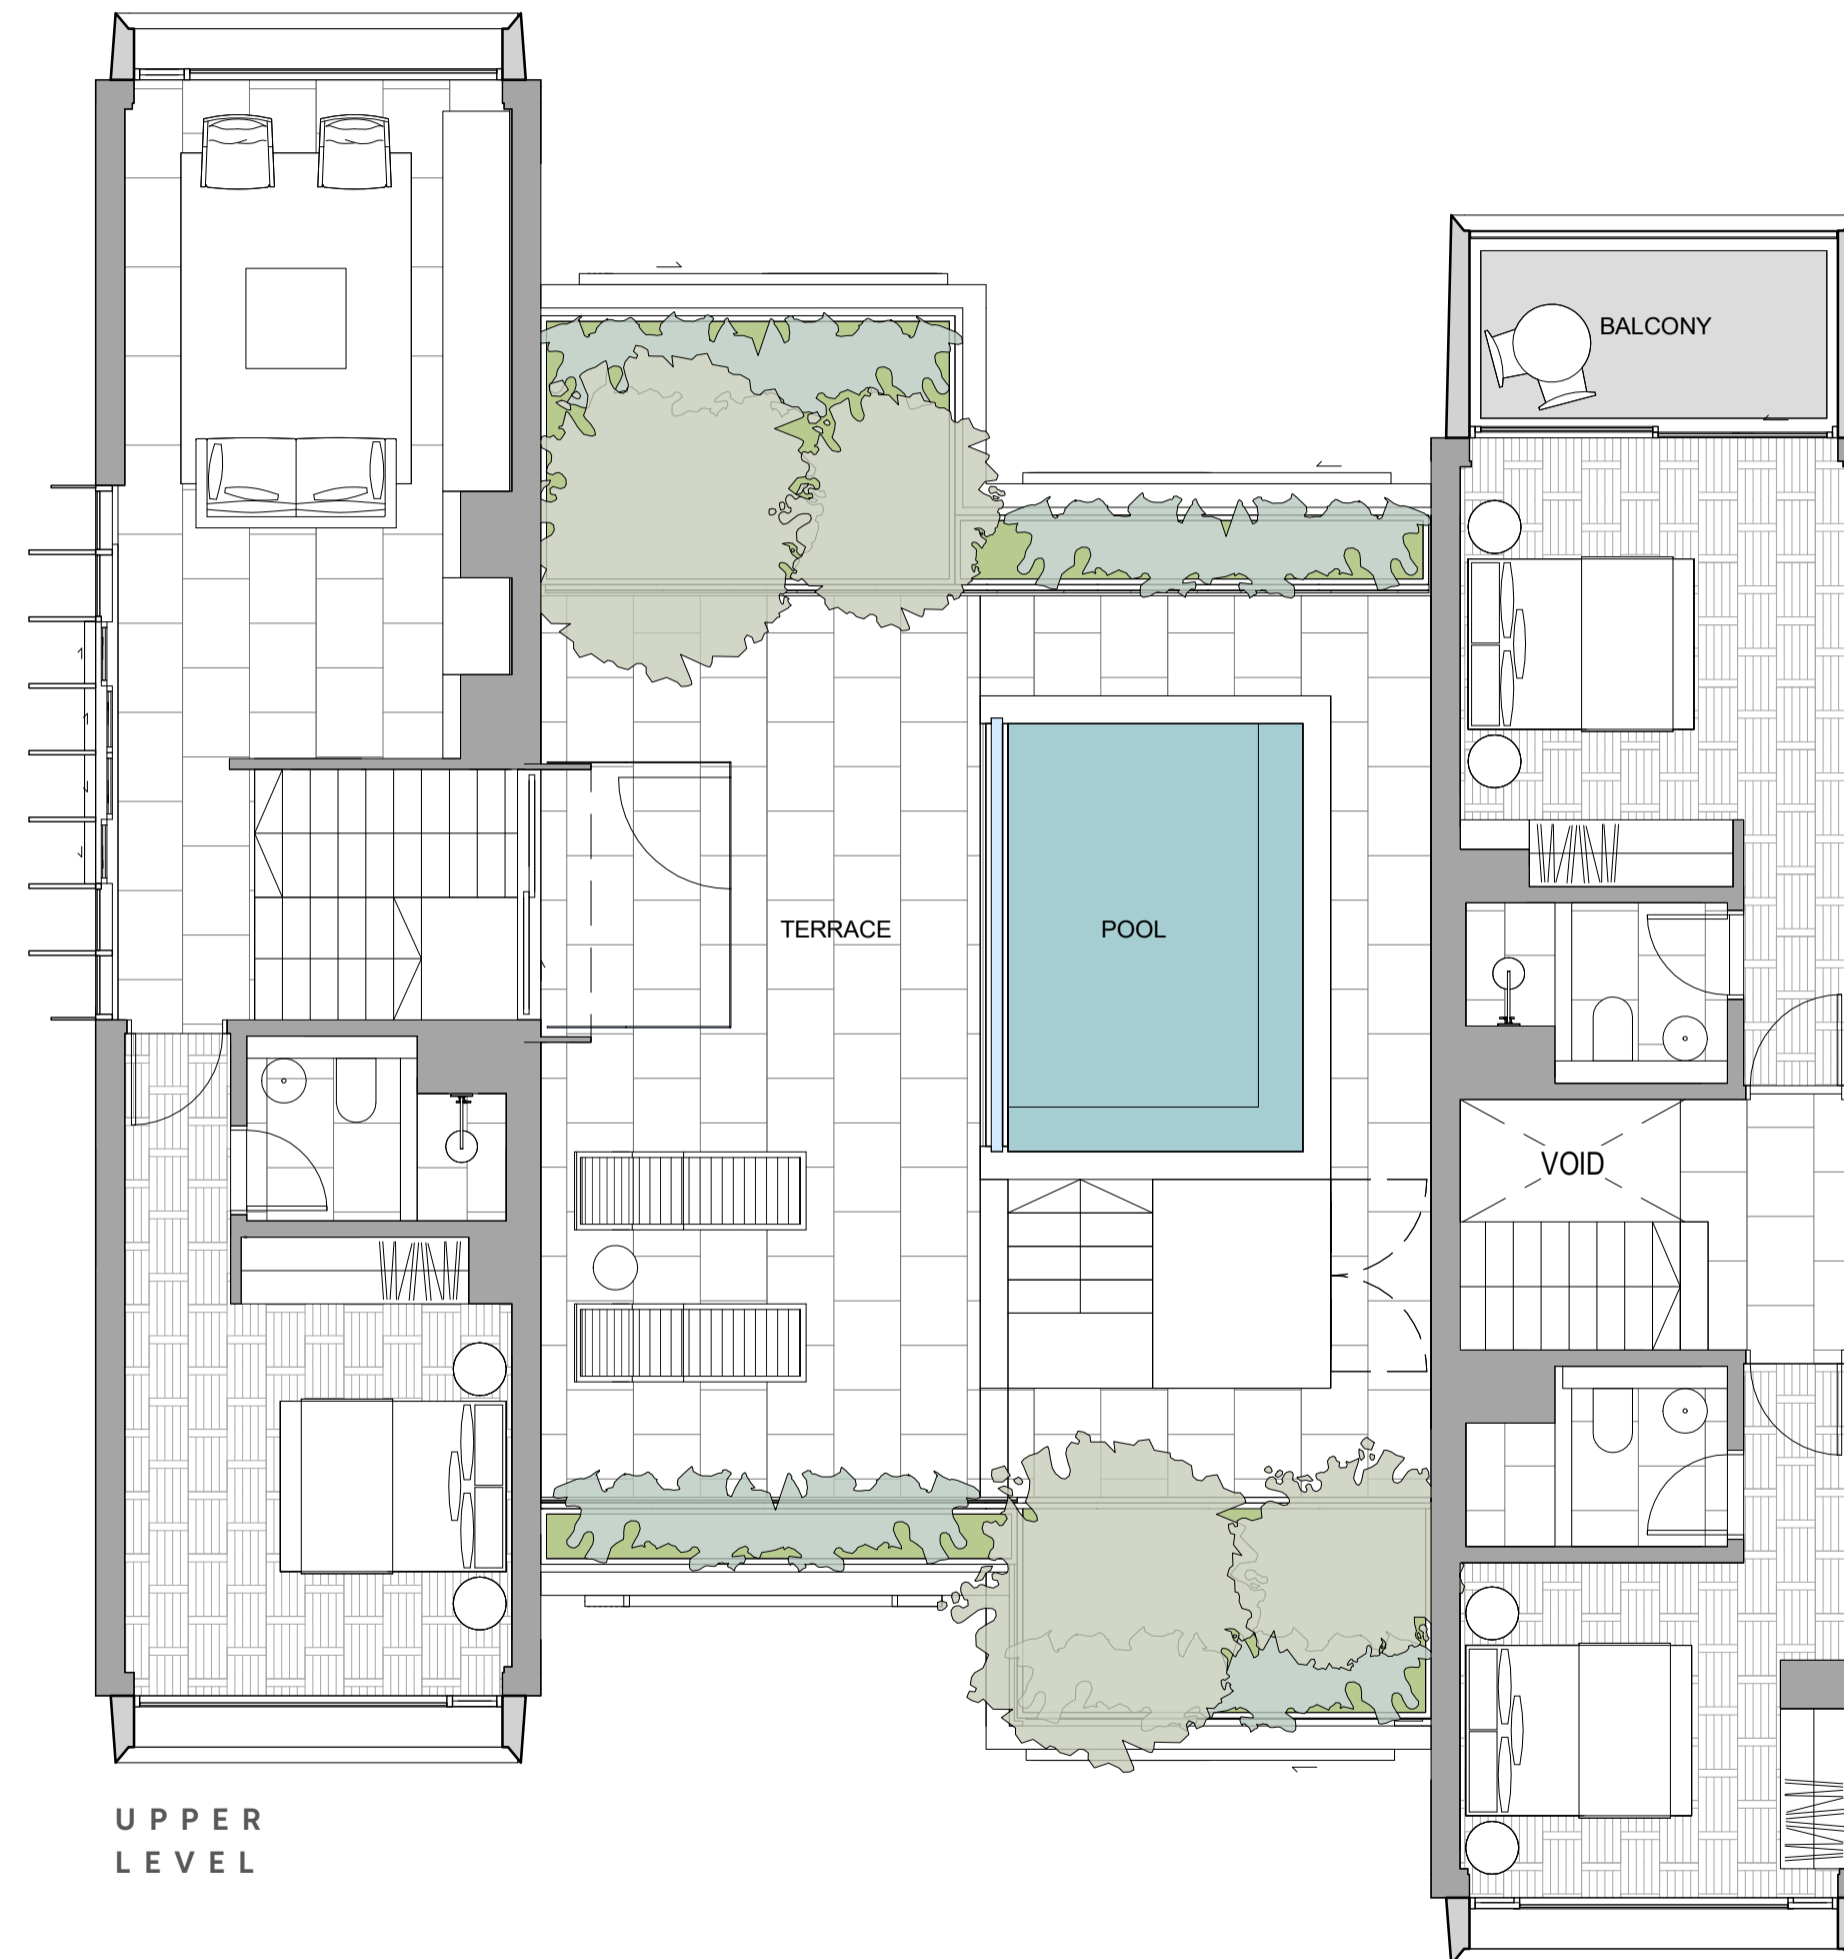

701/38B
LOT 28

4 Bedroom
 6 Bathroom

LOWER LEVEL

UPPER LEVEL

Internal Area	277m ²
External Area	108m ²
TOTAL	385m²