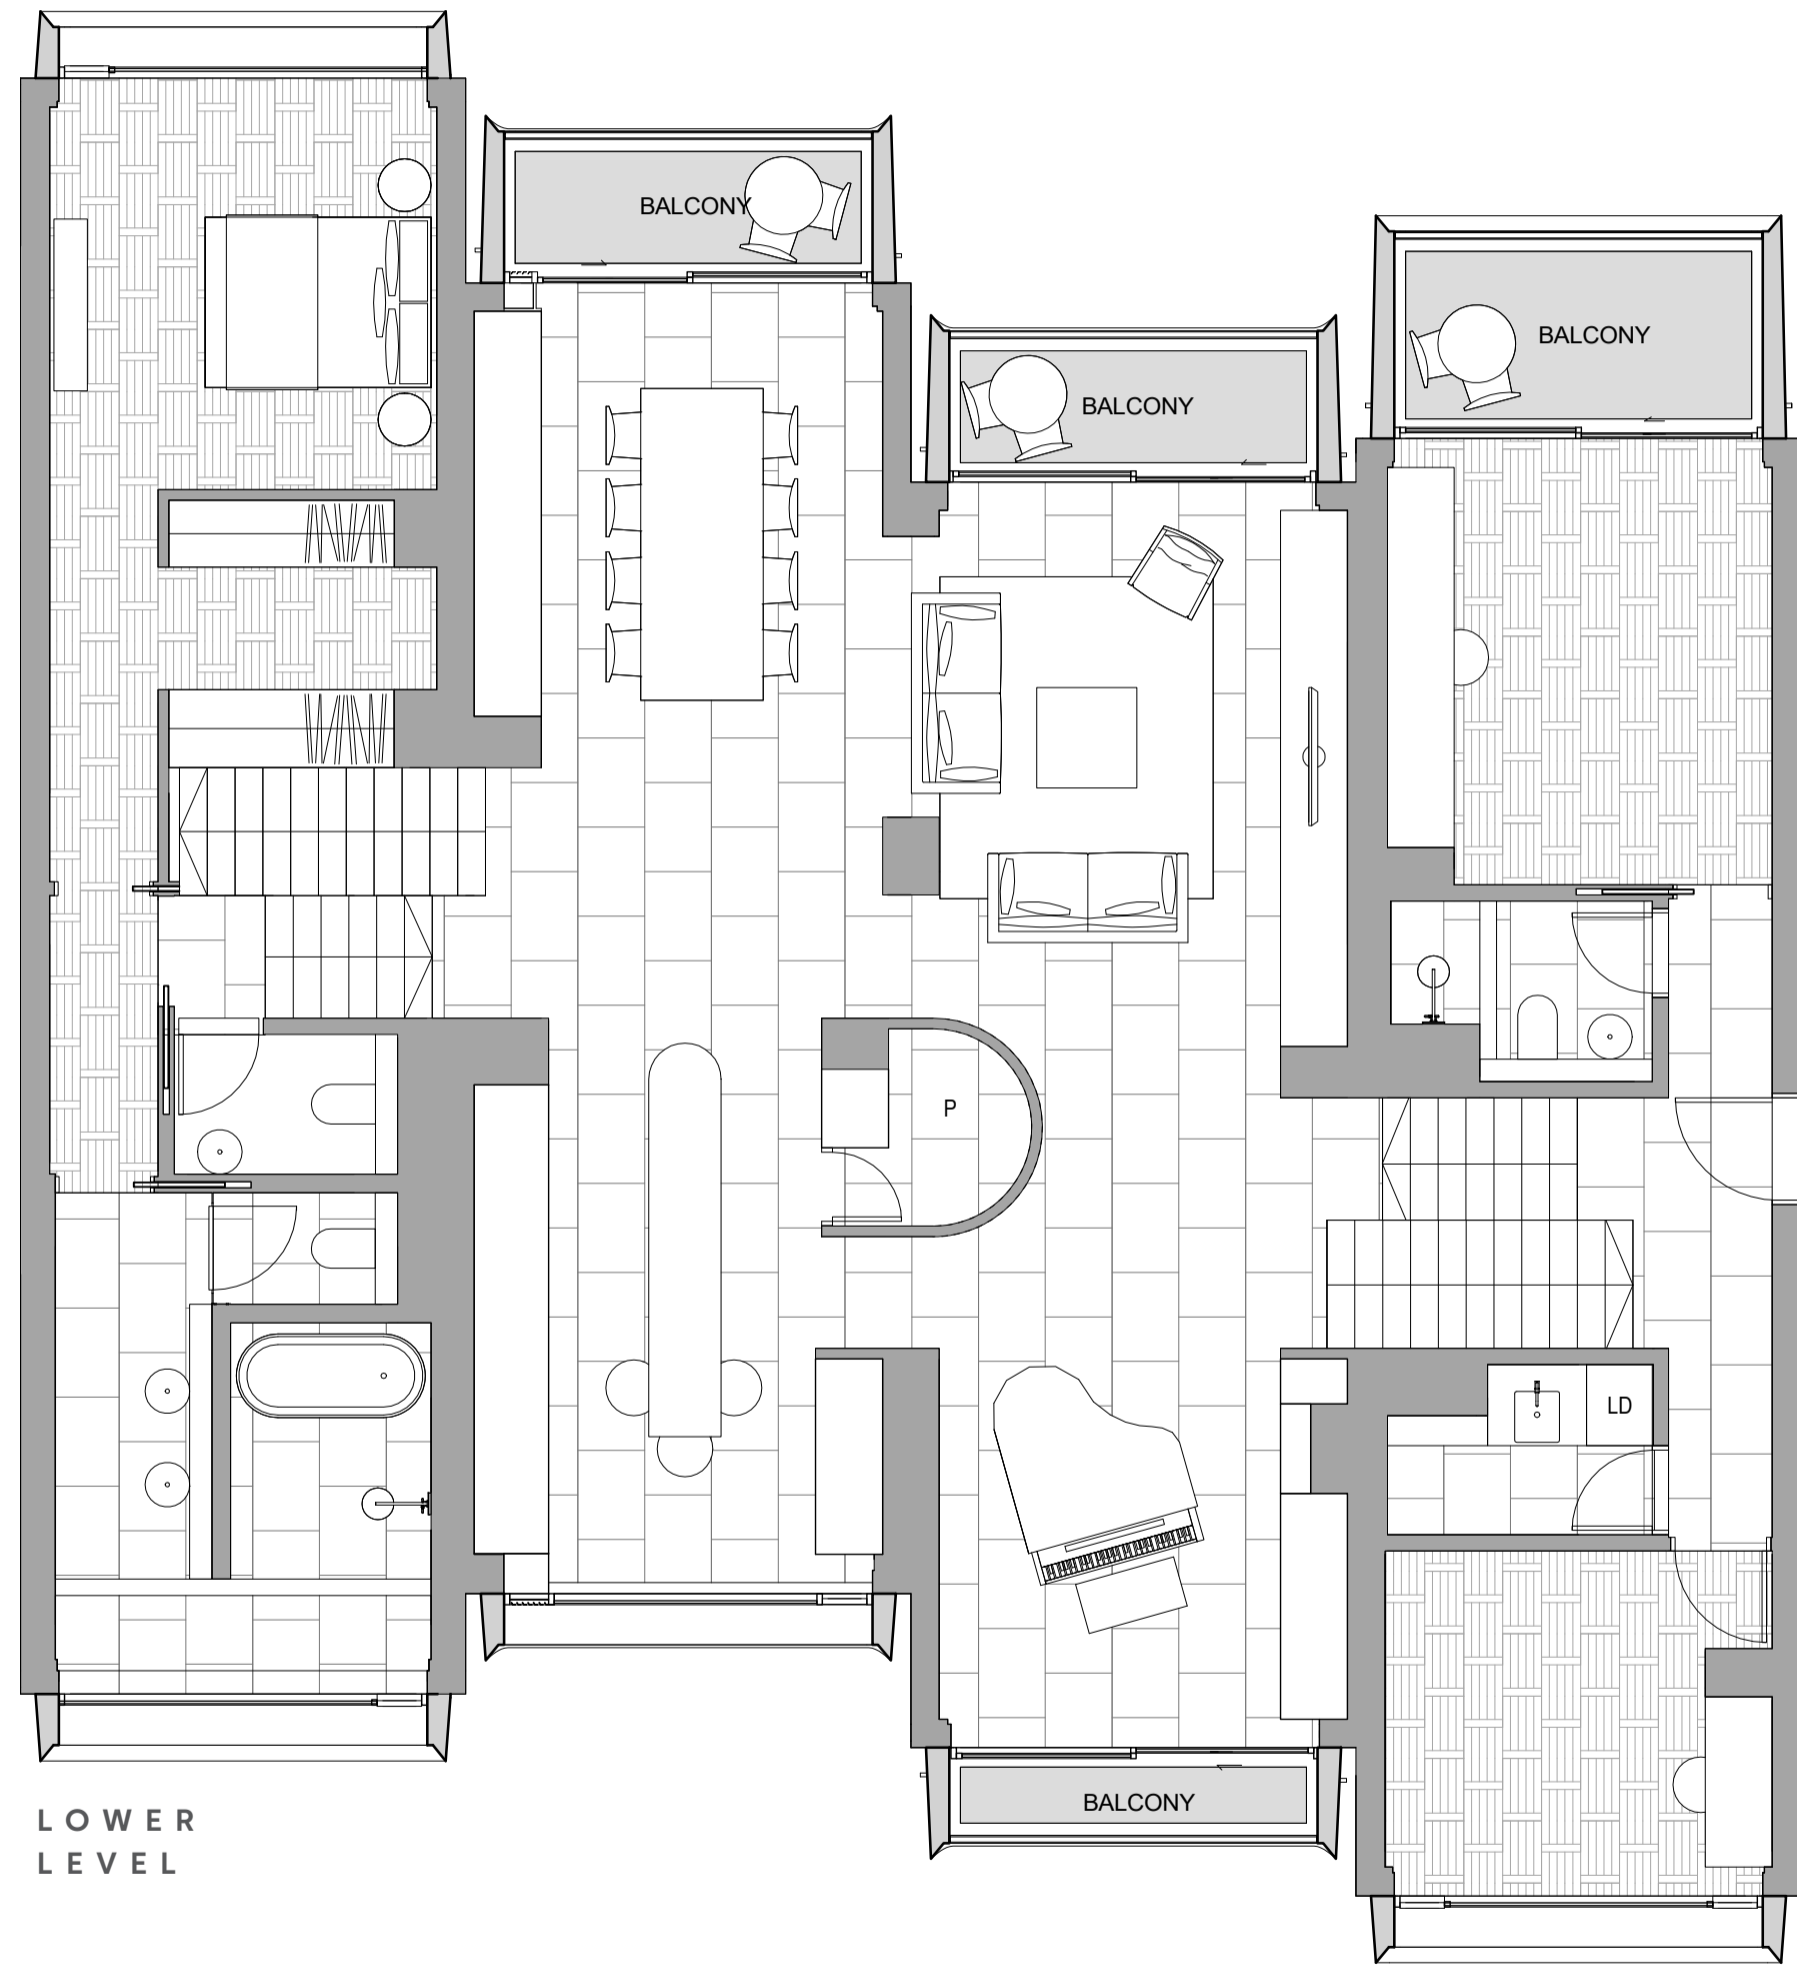

701/38B
LOT 28

4 Bedroom
 6 Bathroom

LOWER LEVEL

UPPER LEVEL

Internal Area	277m ²
External Area	108m ²
TOTAL	385m²